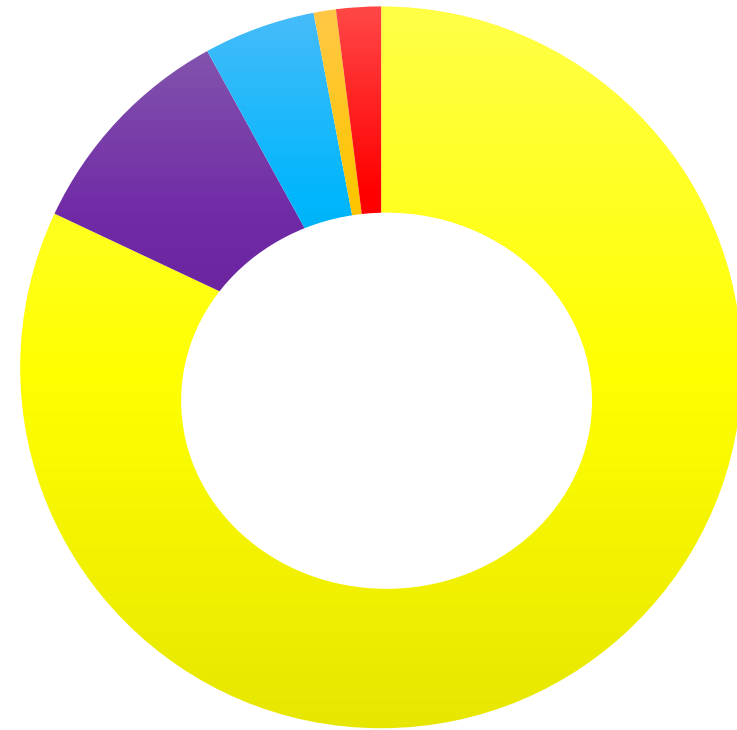

Friends and Family Test Results November 2024

Very Good	82%
Good	10%
Neither Good or Poor	5%
Poor	1.00%
Very Poor	2%
Don't Know	0%

A Total of 510 responses were received

Results are based on data received by SMS responses, verbal, our website and paper feedback forms.

Very Good Good Neither Good or Poor Poor Very Poor Don't Know