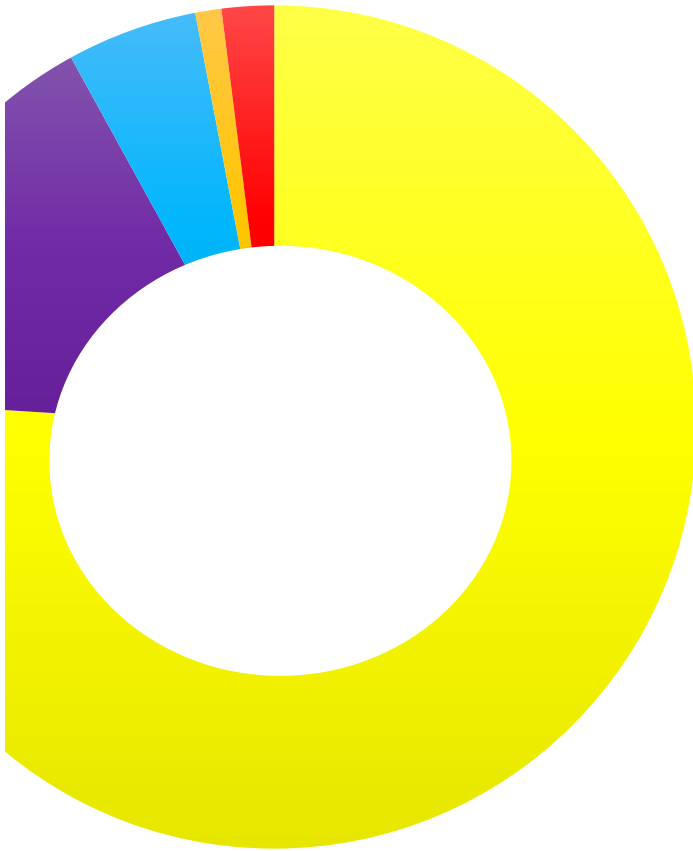

Friends and Family Test Results December 2024

Very Good	76%
Good	16%
Neither Good or Poor	5%
Poor	1.00%
Very Poor	2%
Don't Know	0%

A Total of 297 responses were received

Results are based on data received by SMS responses, verbal, our website and paper feedback forms.

Very Good

Good Neither Good or Poor Poor Very Poor Don't Know