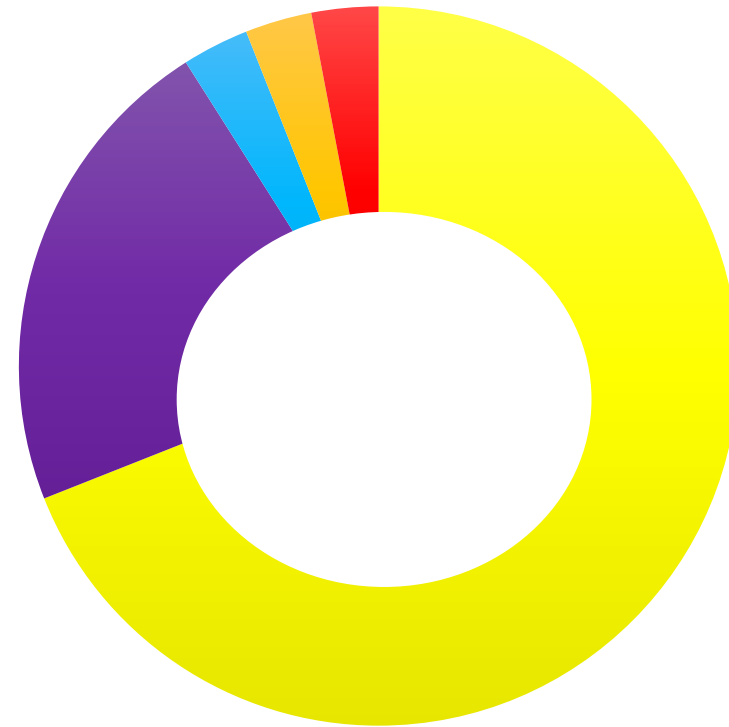

Friends and Family Test Results February 2025

Very Good	69%
Good	22%
Neither Good or Poor	3%
Poor	3.00%
Very Poor	3%
Don't Know	0%

A Total of 311 responses were received

Results are based on data received by SMS responses, verbal, our website and paper feedback forms.

Very Good Good Neither Good or Poor Poor Very Poor Don't Know